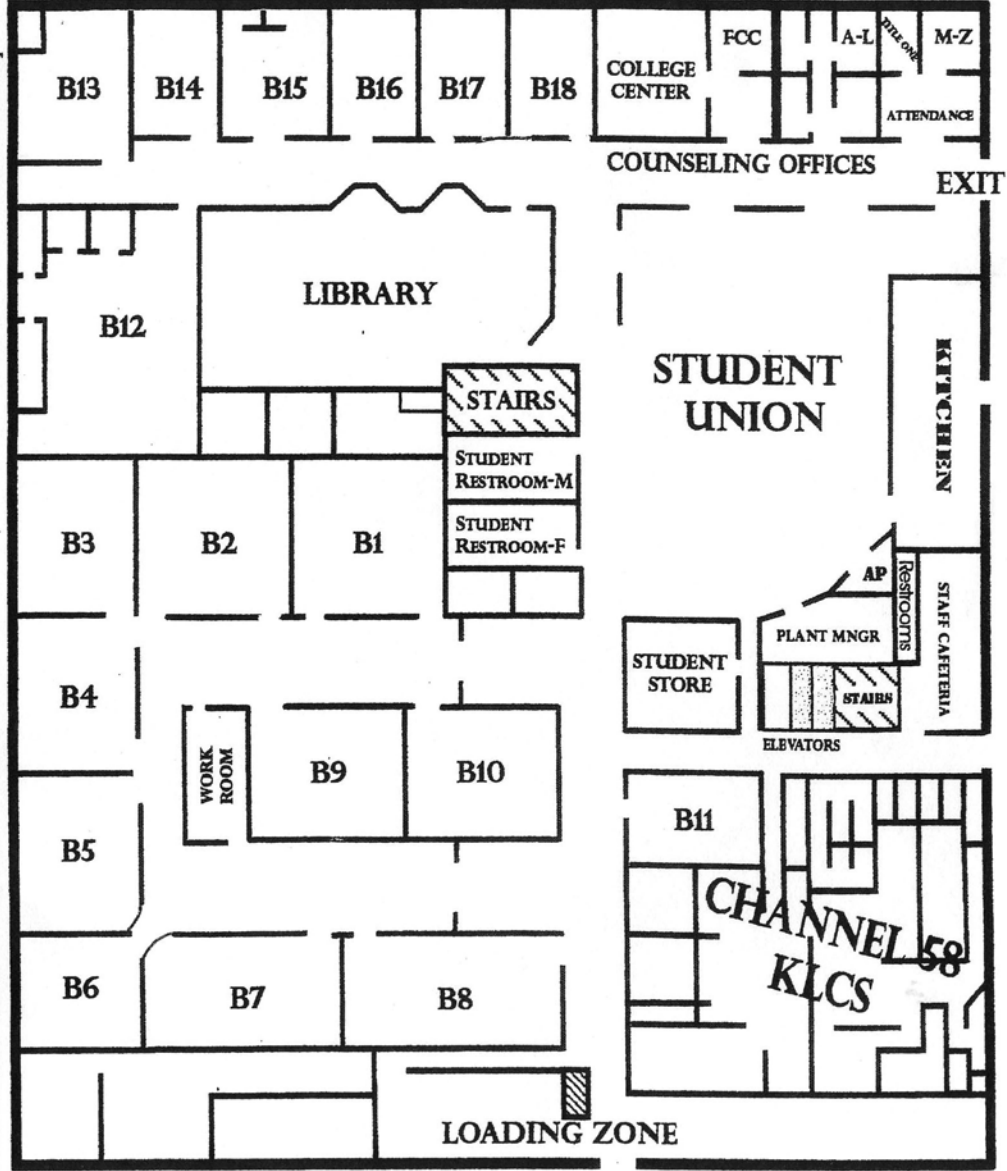

DOWNTOWN MAGNETS HIGH SCHOOL

BUSINESS • FASHION CAREERS CENTER • ELECTRONIC INFORMATION

BEAUDRY STREET (WEST)

LEVEL A

LEVEL B

W TEMPLE STREET SOUTH

NOT TO SCALE
REVISED 10/01
DRAWN BY R. HURST